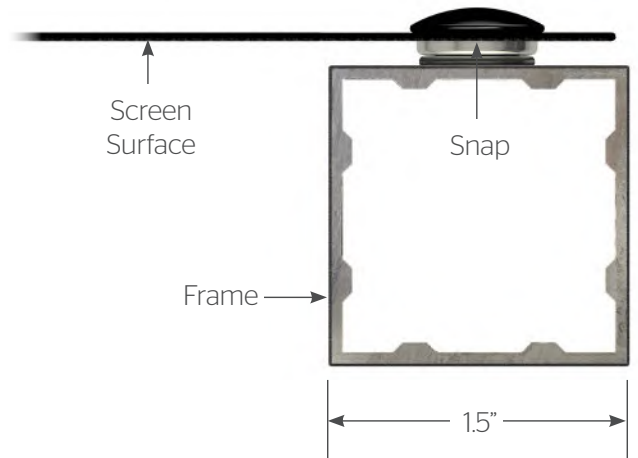

A BRAND OF MILESTONE AV TECHNOLOGIES | www.milestone.com

P 800.622.3737 / 574.267.8101 F 877.325.4832 / 574.267.7804

E info@da-lite.com

In British Columbia, Milestone AV Technologies ULC carries on business as MAVT Milestone AV Technologies ULC.

©2017 Milestone AV Technologies. DL-0458 (Rev. 3) 1217.

Da-Lite is a registered trademark of Milestone AV Technologies. All other brand names or marks are used for identification purposes and are trademarks of their respective owners. All patents are protected under existing designations. Other patents pending.